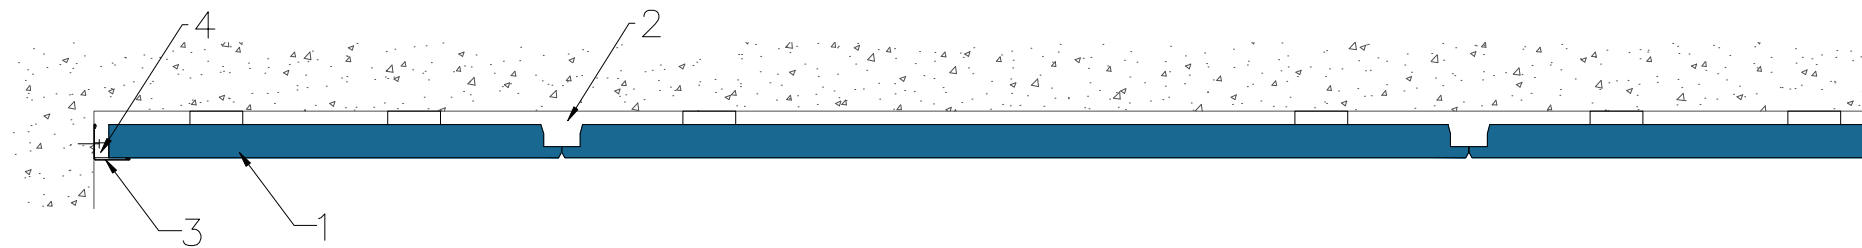

1. Tile ROCKFON, edge X
2. X-hook
3. Wall Angle 24/24 3050 white
4. Wall clip H=23mm

A-A

B-B

Information:  
Ceiling height – X-edge, directly mounted

Date:  
16.04.2014

Drawing Type:

Drawing No.:  
6.1.1.Ceiling-height

Drawn by:

Scale:  
1:5

Contact Information:

We kindly draw your attention to the fact that the above drawings should be considered as guidelines and therefore are without responsibility on the part of Rockfon.