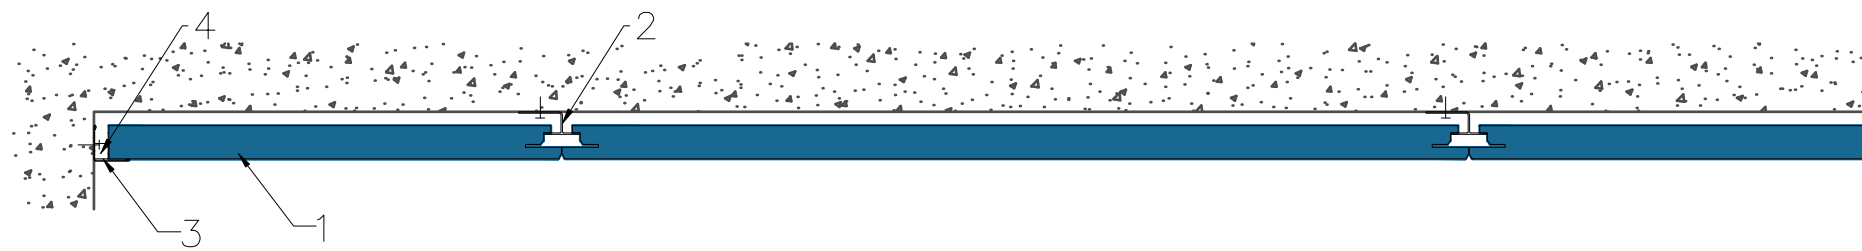

1. Tile ROCKFON, edge X
2. X-hook
3. Wall Angle 24/24 3050 white
4. Wall clip H=23mm

A-A

B-B

Information:  
Ceiling height – X-edge, directly mounted

Date:  
16.04.2014

Drawing Type:

Drawing No.:  
6.1.1.Ceiling-height

Drawn by:

Scale:  
1:5

Contact Information:

We kindly draw your attention to the fact that the above drawings should be considered as guidelines and therefore are without responsibility on the part of Rockfon.