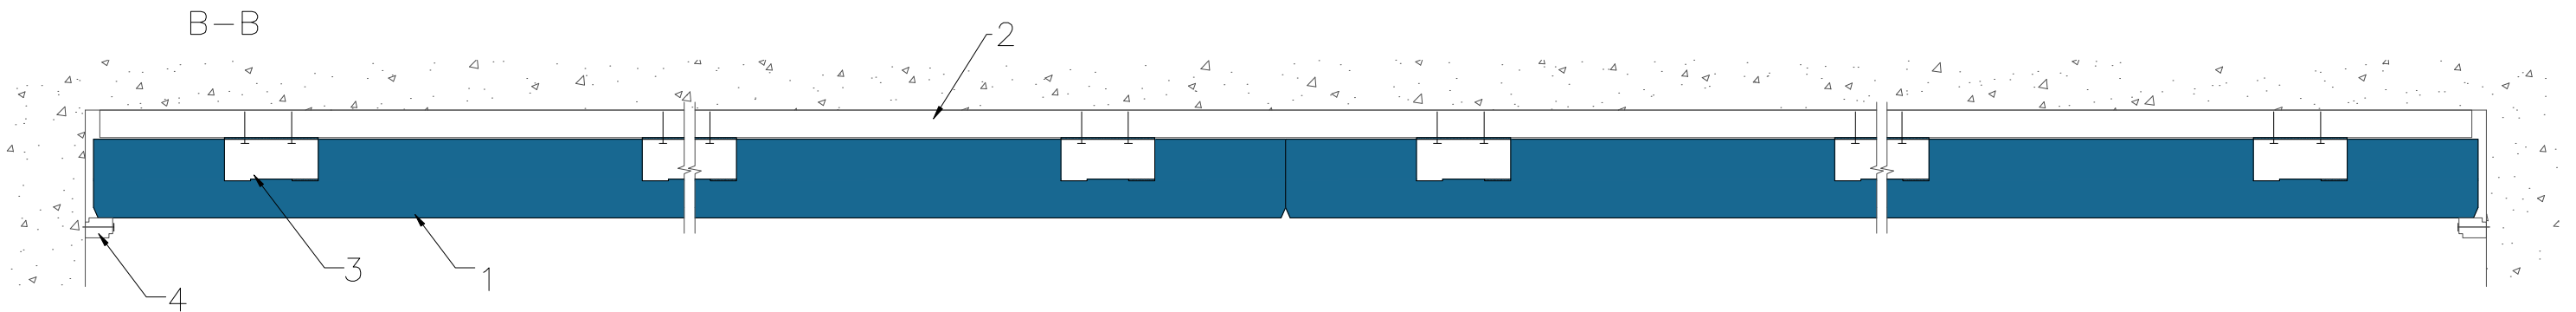

- 1. Tile ROCKFON COSMOS 1200x600x60mm
- 2. Wooden lath
- 3. Cosmos Hook / Fittings
- 4. Timber moulding

All screws and other fastenings shown are indicative and illustrative only. Specific fasteners should be chosen dependent on substrates and materials being used.

| | | | | |
|--|--------------------------------------|--|---------------|---------------|
| Information: Ceiling height – Cosmos System | Date: 16.04.2014 | | Drawing Type: | |
| | Drawing No.: 6.1.5.Ceiling–height | | Drawn by: | Scale: 1:5 |
| | Contact Information: | | | |