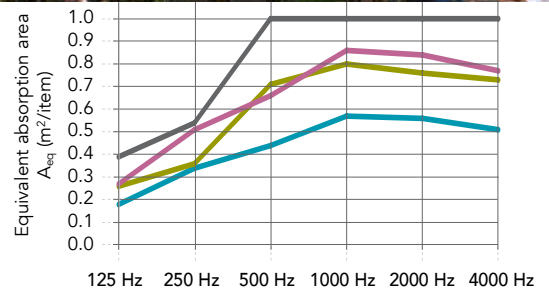

125 Hz	250 Hz	500 Hz	1000 Hz	2000 Hz	4000 Hz
Rectangular 1200x300x50 mm: single baffle (1 baffle/m²; row distance: 83 cm)	0.18	0.34	0.44	0.57	0.56	0.51
Rectangular 1200x600x50 mm: single baffle (1 baffle/m²; row distance: 83 cm)	0.26	0.36	0.71	0.80	0.76	0.73
Rectangular 1800x300x50 mm: single baffle (0,7 baffle/m²; row distance: 83 cm)*	0.27	0.51	0.66	0.86	0.84	0.77
Rectangular 1800x600x50 mm: single baffle (0,7 baffle/m²; row distance: 83 cm)*	0.39	0.54	1.07	1.20	1.14	1.09