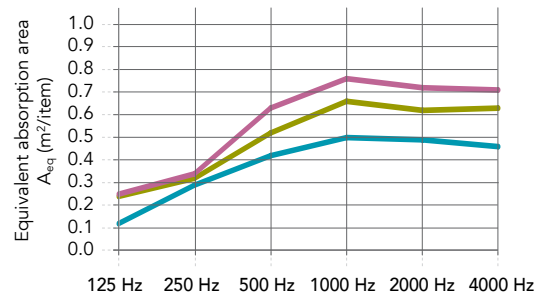

Performance

Sound absorption

A_{eq} (m²/item)

*) Values obtained on the basis of theoretical analysis. More data available on A_{eq} and α_w values. For more information, contact your local sales support

	125 Hz	250 Hz	500 Hz	1000 Hz	2000 Hz	4000 Hz
Rectangular 1200x300x50 mm: single baffle (1 baffle/m ² ; row distance: 83 cm)	0.18	0.34	0.44	0.57	0.56	0.51
Rectangular 1200x600x50 mm: single baffle (1 baffle/m ² ; row distance: 83 cm)	0.26	0.36	0.71	0.80	0.76	0.73
Rectangular 1800x300x50 mm: single baffle (0,7 baffle/m ² ; row distance: 83 cm)*	0.27	0.51	0.66	0.86	0.84	0.77
Rectangular 1800x600x50 mm: single baffle (0,7 baffle/m ² ; row distance: 83 cm)*	0.39	0.54	1.07	1.20	1.14	1.09