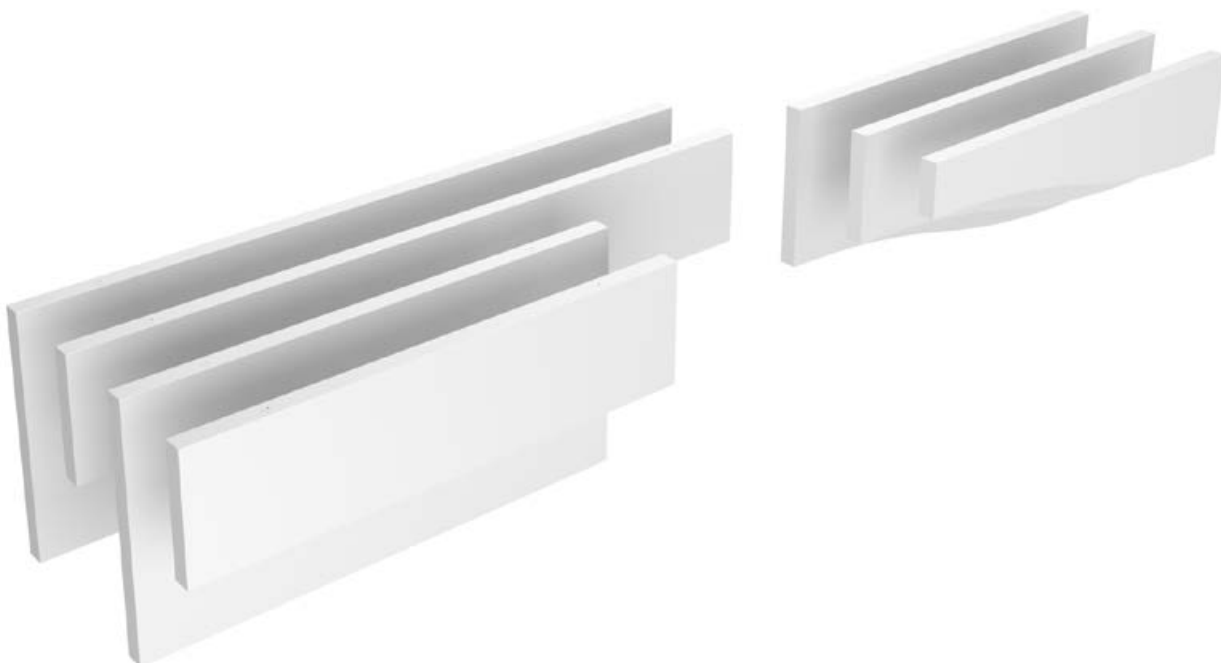

Product Description

- Stone wool baffle
- Surface: smooth, matt white fleece
- Edge: matt white structured paint
- 4 rectangular shapes and 3 modular wave shapes
- Suspension points integrated in the baffle

Application Areas

- Education
- Retail
- Healthcare
- Industry
- Office
- Leisure

Edge detail	Shapes	Module size (mm)	Weight (kg/unit)	Recommended installation System	Recycled content	Cradle to Cradle Certified®	A1-A3 Production stage impact (kg CO₂ eq/m²)*	A1-C4 Full life cycle impact (kg CO₂ eq/m²)*
	Rectangle 	1200 x 300 x 50	2.2	Rockfon® System Contour Baffle™	38%		6.08	7.97
		1800 x 300 x 50	3.3	Rockfon® System Contour Baffle™				
		1200 x 600 x 50	4.4	Rockfon® System Contour Baffle™				
		1800 x 600 x 50	6.5	Rockfon® System Contour Baffle™				
	Wave 	1200 x 150-300 x 50	1.7	Rockfon® System Contour Baffle™				
		1200 x 300-450 x 50	2.7	Rockfon® System Contour Baffle™				
		1200 x 450-600 x 50	3.8	Rockfon® System Contour Baffle™				

Contact us for special sizes, lead times and minimum quantities.

* For full environmental impact disclosure, see our product EPDs available on rockfon.link/int-epd. Due to differences in calculation methods and scenario assumptions, environmental impact values are generally not directly comparable between manufacturers.