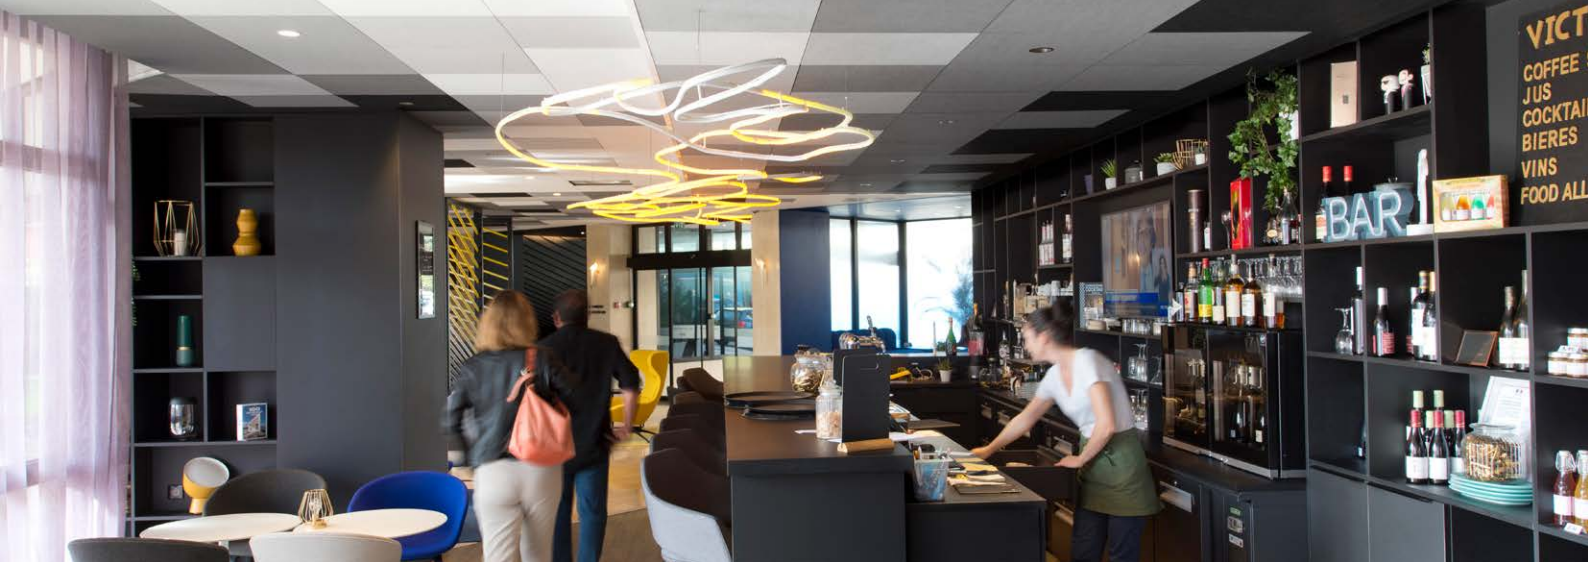

Performance

Sound absorption
 α_w : up to 1.00 (Class A)