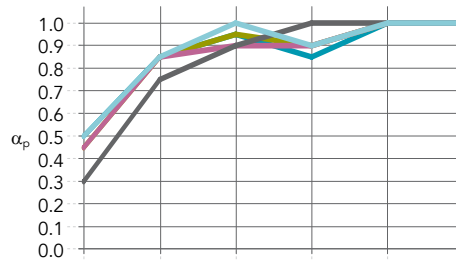

Contact us for specific dimensions, other edges including M and Z, lead times and minimum order quantities.

\* For full environmental impact disclosure, see our product EPDs available on [rockfon.link/int-epd](https://rockfon.link/int-epd). Due to differences in calculation methods and scenario assumptions, environmental impact values are generally not directly comparable between manufacturers.

## Performance

**Sound absorption**  
 $\alpha_w$ : up to 1.00 (Class A)

Edge / Thickness (mm) /  
 Suspension (incl. tile - mm)

	125 Hz	250 Hz	500 Hz	1000 Hz	2000 Hz	4000 Hz	$\alpha_w$	Absorption class	NRC
A: 15 / 200	0.50	0.85	0.95	0.85	1.00	1.00	0.95	A	0.90
E: 20 / 200	0.45	0.85	0.95	0.90	1.00	1.00	0.95	A	0.95
X: 22 / 200	0.45	0.85	0.90	0.90	1.00	1.00	0.95	A	0.95
40 / 40	0.30	0.75	0.90	1.00	1.00	1.00	0.95	A	0.95
A: 20 / 205	0.50	0.85	1.00	0.90	1.00	1.00	1.00	A	1.00