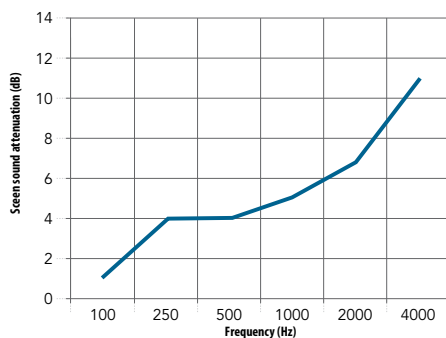

Screen sound attenuation
Screen sound attenuation measure the reduction in sound (sound pressure level) between a source and listener with a screen in-between. The screen sound attenuation (reduction) is expressed in decibel dB(A).

	125 Hz	250 Hz	500 Hz	1000 Hz	2000 Hz	4000 Hz
1,30 m² (1,00 x 1,30 m) (calculated value)	0.70	1.30	2.00	2.50	2.65	2.60
2,16 m² (1,20 x 1,80 m) (measured value)	1.15	2.20	3.30	4.10	4.35	4.30
2,21 m² (1,70 x 1,30 m) (calculated value)	1.20	2.25	3.35	4.20	4.50	4.40

Total size of test object:
3,40 x 1,30m

Frequency (Hz)	Screen sound attenuation (dB)
125	1
250	4
500	4
1000	5
2000	7
4000	11

ΔL_s	5
$\Delta L_{s,w}$	4

Total size of test object:
4,80 x 1,80m

Frequency (Hz)	Screen sound attenuation (dB)
125	2
250	6
500	7
1000	7
2000	10
4000	12

ΔL_s	7
$\Delta L_{s,w}$	7