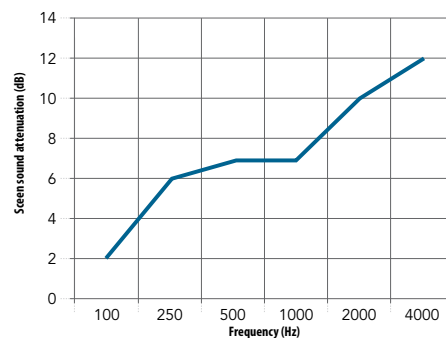

Reaction to fire
B-s1,d0
Based on EN 13501-1

Cleaning

- Frame: Vacuum, damp cloth, and low pressure foam cleaning
- Canvas: Vacuum, damp cloth, and washing in normal machine wash cycle up to 70 degrees

Hygiene
Stone wool provides no sustenance to microorganisms

Recyclability
Fully recyclable stone wool

Indoor environment
Rockfon ceiling products are classified in Class E1 in accordance with EN 13964 (EN 717-1).

Material Health
All materials used in Rockfon products are screened against the technical checklist A20 and the list of substances restricted under REACH and do not contain substances of very high concern (SVHC). Rockfon stone wool fibres comply with safe fibre EU regulation and hold a EUCEB certification.