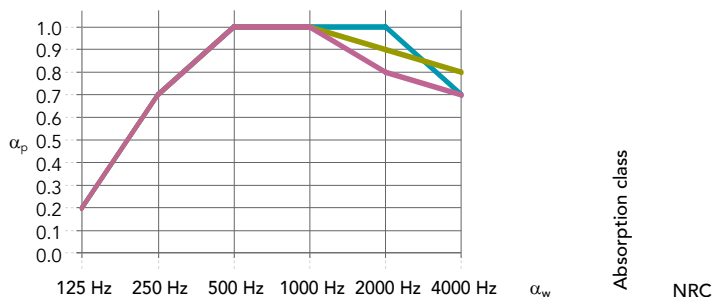

Rockfon Lamella Slats are available in three dimensions:

- 34mm wide x 30mm high
- 39mm wide x 21mm high
- 44mm wide x 12mm high

- Rockfon Lamella Slats are available in 2474mm length (only).
- 40mm thick stone wool panels in charcoal black (NCS S 8500-N) provide superior sound absorption.
- System is straight-forward to install, thanks to the patented modular platform and clip-based attachment system.
- The complete system is pre-certified for all relevant performance declarations.

Performance

Sound absorption
 α_w : up to 0.90 (Class A)
 (Complete system tested)

	125 Hz	250 Hz	500 Hz	1000 Hz	2000 Hz	4000 Hz	α_w	Absorption class	NRC
Rockfon Lamella 34x30 mm + absorbant 40 mm	0.20	0.70	1.00	1.00	1.00	0.70	0.90	A	-
Rockfon Lamella 39x21 mm + absorbant 40 mm	0.20	0.70	1.00	1.00	0.90	0.80	0.90	A	-
Rockfon Lamella 44x12 mm + absorbant 40 mm	0.20	0.70	1.00	1.00	0.80	0.70	0.85	B	-