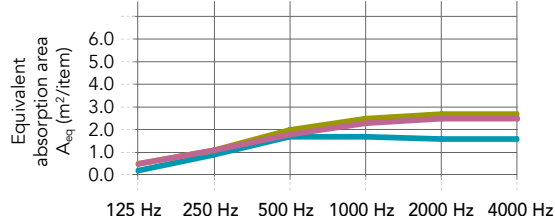

MS = Minimum Suspension

Free-form sizes bigger than 2400 length or 1200 width will be produced as two halves.
Contact us for special shapes, colours, sizes, lead times and minimum quantities.

* For full environmental impact disclosure, see our product EPDs available on rockfon.link/uk-epd. Due to differences in calculation methods and scenario assumptions, environmental impact values are generally not directly comparable between manufacturers.

Performance

Sound absorption

A_{eq} (m²/item)

* Distance between items greater or equal to 2000mm. Further acoustic data available; contact your local Rockfon technical support.

| | | | | | | |
|--|-----|-----|-----|-----|-----|-----|
| Square 1160 single item* (suspension height: 13mm) | 0.2 | 0.9 | 1.7 | 1.7 | 1.6 | 1.6 |
| Square 1160 single item* (suspension height: 500mm) | 0.5 | 1.1 | 2.0 | 2.5 | 2.7 | 2.7 |
| Square 1160 array of 5 items, 300mm distance (suspension height 500mm) | 0.5 | 1.1 | 1.8 | 2.3 | 2.5 | 2.5 |