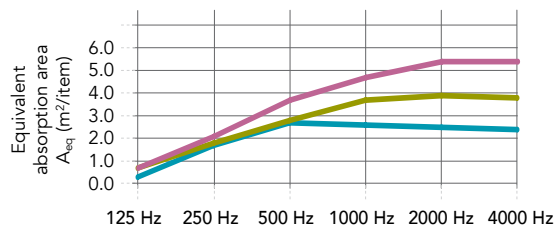

MS = Minimum Suspension

Free-form sizes bigger than 2400 length or 1200 width will be produced as two halves.
Contact us for special shapes, colours, sizes, lead times and minimum quantities.

* For full environmental impact disclosure, see our product EPDs available on rockfon.link/uk-epd. Due to differences in calculation methods and scenario assumptions, environmental impact values are generally not directly comparable between manufacturers.

Performance

Sound absorption

A_{eq} (m²/item)

* Distance between items greater or equal to 2000mm. Further acoustic data available; contact your local Rockfon technical support.

| | | | | | | |
|--|-----|-----|-----|-----|-----|-----|
| Square 1160 single item* (suspension height: 13mm) | 0.2 | 0.9 | 1.7 | 1.7 | 1.6 | 1.6 |
| Square 1160 single item* (suspension height: 500mm) | 0.5 | 1.1 | 2.0 | 2.5 | 2.7 | 2.7 |
| Square 1160 array of 5 items, 300mm distance (suspension height 500mm) | 0.5 | 1.1 | 1.8 | 2.3 | 2.5 | 2.5 |