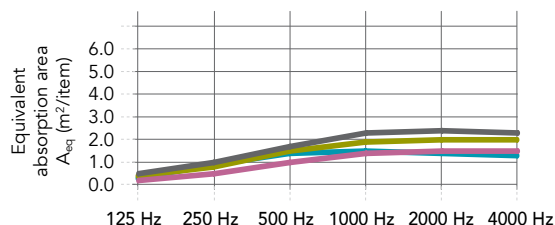

Circle 1160 single item* (suspension height: 13 mm)	0.3	0.9	1.4	1.5	1.4	1.3
Circle 1160 single item* (suspension height: 500 mm)	0.4	0.8	1.5	1.9	2.0	2.0
Triangle 1160 single item* (suspension height: 500 mm)	0.2	0.5	1.0	1.4	1.5	1.5
Hexagon 1160 single item* (suspension height: 500 mm)	0.5	1.0	1.7	2.3	2.4	2.3

Reaction to fire

A1

Rockfon Eclipse Rectangle 2360: A2-s1,d0

Light reflection and light diffusion

87% light reflection (rear side: 79%)
>99% light diffusion

Humidity and sag resistance

Up to 100% RH.
No visible deflection in high humidity
Rockfon Eclipse is not suitable for use in swimming pools or outdoors.
For more information, please contact Rockfon.

Cleaning

- Vacuum
- Damp cloth

Hygiene

Stone wool provides no sustenance to microorganisms

Visual appearance

Super white surface

L value: 94.5

The whiteness (L value) of the product is tested in accordance with ISO 7724 and measured on a scale from 1 (black) to 100 (white).

Deep matt surface, perfect in critical side-light

Gloss: 0.8 gloss unit at 85° angle

The gloss of the product is tested in accordance with ISO 2813.

Surface durability

Enhanced durability and dirt resistance.

Wet-scrub resistance: Class 5

The wet-scrub resistance is tested in accordance with EN ISO 11998:2006 and rated following EN 12720:2009+A1:2013 scale going from 1 to 5, where 5 is the best.

Recyclability

Fully recyclable stone wool

Indoor environment

Rockfon ceiling products are classified in Class E1 in accordance with EN 13964 (EN 717-1). Rockfon ceiling products have a very low release of VOCs. A selection of Rockfon products have achieved the following performance levels and labels in indoor air emissions:

Material Health

All materials used in Rockfon products are screened against the technical checklist A20 and the list of substances restricted under REACH and do not contain substances of very high concern (SVHC). Rockfon stone wool fibres comply with safe fibre EU regulation and hold a EUCEB certification.

All performance properties in this datasheet are solely based on the Rockfon Blanka super white surface. All other colours can influence the product's performance. Please contact Rockfon technical support for more information.

Rockfon production facilities are certified according to the ISO 9001 and ISO 14001 management systems standards.