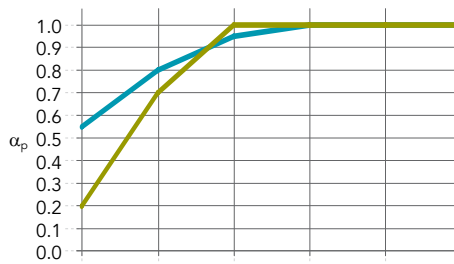

Performance

Sound absorption
 α_w : 1.00 (Class A)

Edge /
Thickness (mm) /
Suspension (incl. tile - mm)

	125 Hz	250 Hz	500 Hz	1000 Hz	2000 Hz	4000 Hz	α_w	Absorption class	NRC
40 / 200	0.55	0.80	0.95	1.00	1.00	1.00	1.00	A	1.00
40 / 40	0.20	0.70	1.00	1.00	1.00	1.00	1.00	A	1.00

Reaction to fire
A1

Light reflection and light diffusion
87% light reflection
>99% light diffusion

Humidity and sag resistance
Up to 100% RH.
No visible deflection in high humidity
C/0N

Cleaning
- Vacuum
- Damp cloth

Hygiene
Stone wool provides no sustenance to microorganisms

Surface durability
Enhanced durability and dirt resistance.
Wet-scrub resistance: Class 4
The wet-scrub resistance is tested in accordance with EN ISO 11998:2006 and rated following EN 12720:2009+A1:2013 scale going from 1 to 5, where 5 is the best.

Thermal insulation
Thermal conductivity: $\lambda_D = 40$ mW/mK
Thermal resistance: $R = 1.00$ m²K/W

Visual appearance
Super white surface
L value: 94.5
The whiteness (L value) of the product is tested in accordance with ISO 7724 and measured on a scale from 1 (black) to 100 (white).

Deep matt surface, perfect in critical side-light
Gloss: 0.8 gloss unit at 85° angle
The gloss of the product is tested in accordance with ISO 2813.

Recyclability
Fully recyclable stone wool

Indoor environment
Rockfon ceiling products are classified in Class E1 in accordance with EN 13964 (EN 717-1). Rockfon ceiling products have a very low release of VOCs. A selection of Rockfon products have achieved the following performance levels and labels in indoor air emissions:

Material Health
All materials used in Rockfon products are screened against the technical checklist A20 and the list of substances restricted under REACH and do not contain substances of very high concern (SVHC). Rockfon stone wool fibres comply with safe fibre EU regulation and hold a EUCEB certification.