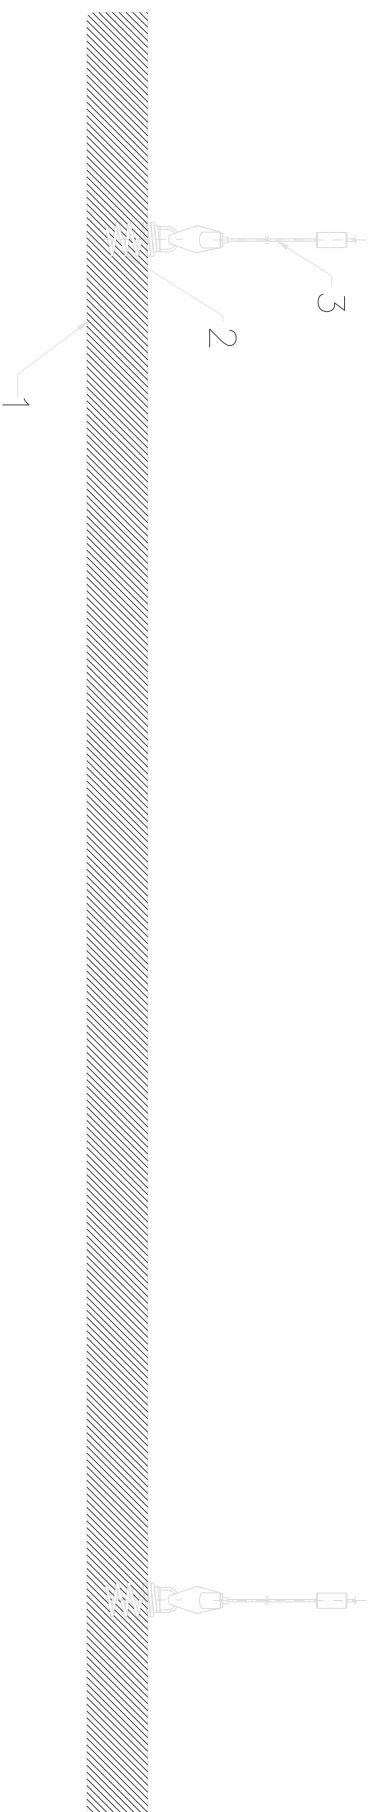

1. Tile ROCKFON ECLIPSE 1800X1200
2. Spiral anchor
3. Adjustable hanger

A-A

B-B

All screws and other fastenings shown are indicative and illustrative only.
Specific fasteners should be chosen dependent on substrates and materials being used.

Date:

Drawing Type:

Drawing No.:

Drawn by:

Scale:
1:5

Contact Information: