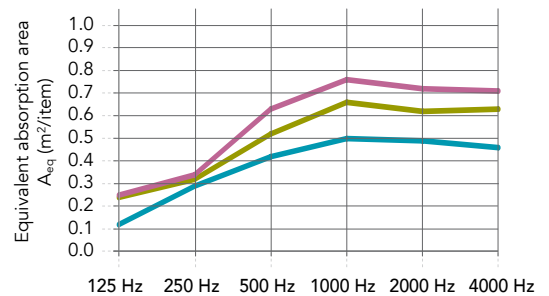

125 Hz	250 Hz	500 Hz	1000 Hz	2000 Hz	4000 Hz
Wave 1200x150/300x50 mm: single baffle (1 baffle/m²; row distance: 83 cm)	0.12	0.29	0.42	0.50	0.49	0.46
Wave 1200x300/450x50 mm: single baffle (1 baffle/m²; row distance: 83 cm)	0.24	0.32	0.52	0.66	0.62	0.63
Wave 1200x450/600x50 mm: single baffle (1 baffle/m²; row distance: 83 cm)	0.25	0.34	0.63	0.76	0.72	0.71

Reaction to fire

A1

Light reflection

79%

Humidity and sag resistance

Up to 100% RH

Rockfon Contour is not suitable for use in swimming pools.

For more information, please contact Rockfon.

Cleaning

- Vacuum

Hygiene

Stone wool provides no sustenance to microorganisms

Recyclability

Fully recyclable stone wool

Indoor environment

Rockfon ceiling products are classified in Class E1 in accordance with EN 13964 (EN 717-1). Rockfon ceiling products have a very low release of VOCs. A selection of Rockfon products have achieved the following performance levels and labels in indoor air emissions:

Material Health

All materials used in Rockfon products are screened against the technical checklist A20 and the list of substances restricted under REACH and do not contain substances of very high concern (SVHC). Rockfon stone wool fibres comply with safe fibre EU regulation and hold a EUCEB certification.