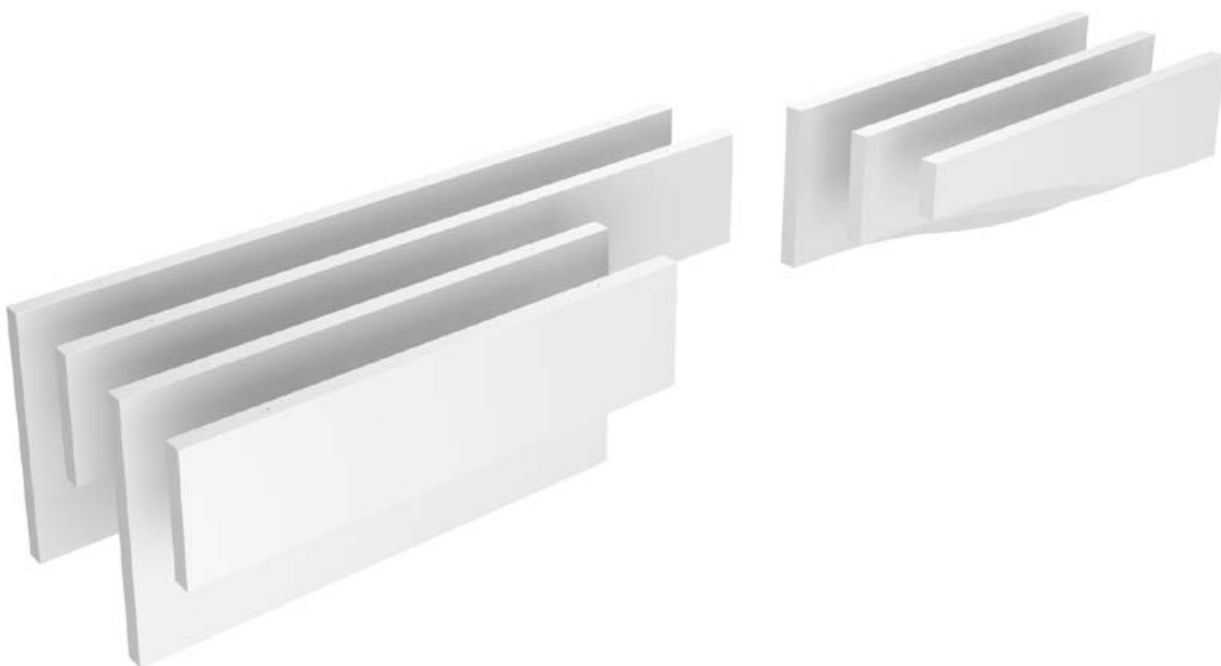

Product Description

- Stone wool baffle
- Surface: smooth, matt white fleece
- Edge: matt white structured paint
- 4 rectangular shapes and 3 modular wave shapes
- Suspension points integrated in the baffle

Application Areas

- Education
- Retail
- Healthcare
- Industry
- Office
- Leisure

Edge detail	Shapes	Module size (mm)	Weight (kg/unit)	Recommended installation System	Recycled content	Cradle to Cradle Certified®	A1-A3 Production stage impact (kg CO₂ eq/m²)*	A1-C4 Full life cycle impact (kg CO₂ eq/m²)*
 A	Rectangle 	1200 x 300 x 50	2,2	Rockfon® System Contour Baffle™	38%		6,08	7,97
		1200 x 600 x 50	4,4	Rockfon® System Contour Baffle™				
		1800 x 300 x 50	3,3	Rockfon® System Contour Baffle™				
		1800 x 600 x 50	6,5	Rockfon® System Contour Baffle™				
	Wave 	1200 x 150-300 x 50	1,7	Rockfon® System Contour Baffle™				
		1200 x 300-450 x 50	2,7	Rockfon® System Contour Baffle™				
		1200 x 450-600 x 50	3,8	Rockfon® System Contour Baffle™				

Contact us for special sizes, lead times and minimum quantities.

* For full environmental impact disclosure, see our product EPDs available on rockfon.link/cee-epd. Due to differences in calculation methods and scenario assumptions, environmental impact values are generally not directly comparable between manufacturers.