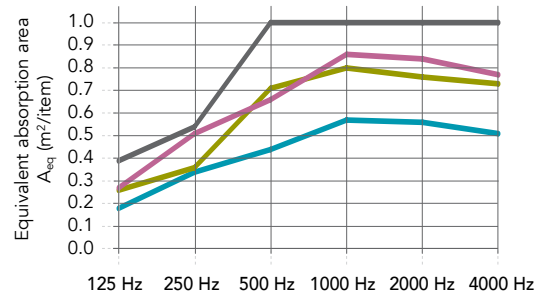

## Performance

### Sound absorption

$A_{eq}$  (m<sup>2</sup>/item)

\*) Values obtained on the basis of theoretical analysis.

More data available on  $A_{eq}$  and  $\alpha_w$  values. For more information, contact your local sales support