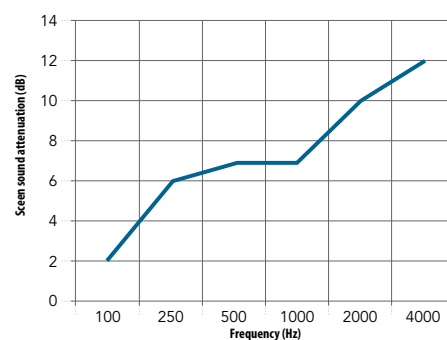

Reakce na oheň
B-s1,d0
Dle normy EN 13501-1

Čištění

- Rám: vysavačem, vlhkým hadříkem a pěnou pod nízkým tlakem
- Plátno: vysavačem, vlhkým hadříkem a práním v běžném pracovním cyklu v pračce do 70 stupňů

Hygiena
Kamenná vlna nepředstavuje potravu pro mikroorganismy

Recyklovatelnost
Plně recyklovatelná kamenná vlna

Vnitřní ovzduší
Stropní produkty Rockfon jsou klasifikovány ve třídě E1 podle normy EN 13964 (EN 717-1).

Nezávadnost materiálů
Všechny materiály použité v produktech Rockfon jsou prověřené podle technického kontrolního seznamu A20 a seznamu zakázaných látek podle nařízení REACH a neobsahují látky vzbuzující mimořádné obavy (SVHC). Vláčna kamenné vlny Rockfon splňují nařízení EU o bezpečných vláknech a jsou certifikována Evropskou certifikační komisí pro minerální vlnu EUCEB.