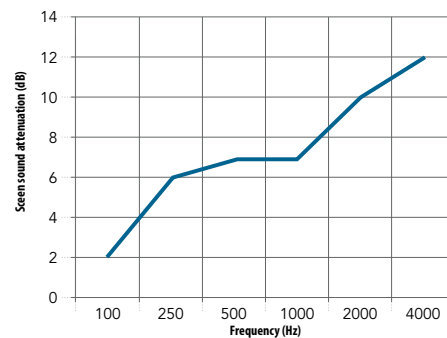

Réaction au feu
B-s1,d0
Basée sur EN 13501-1

Entretien

- Cadre : Aspirateur, chiffon humide et nettoyage à la mousse basse pression
- Toile : Aspirateur, chiffon humide et lavage au lave-linge jusqu'à 70 °C

Hygiène
La laine de roche ne contient aucun élément nutritif et ne permet pas le développement des micro-organismes

Recyclabilité
Laine de roche entièrement recyclable

Environnement intérieur
Les plafonds Rockfon sont classés E1 conformément à la norme EN 13964 (EN 717-1).

Matériaux et santé
Tous les matériaux utilisés dans les produits Rockfon sont soumis à la liste de vérification technique A20, ainsi qu'à la liste des substances restreintes conformément à la réglementation REACH, et ils ne contiennent pas de substances très préoccupantes (SVHC). Les fibres de laine de roche de Rockfon sont conformes à la réglementation européenne relative à la sécurité des fibres et détiennent une certification EUCEB.