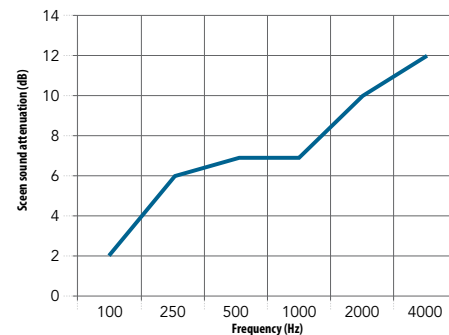

Réaction au feu
B-s1,d0
Basée sur EN 13501-1

Entretien

- Cadre : Aspirateur, chiffon humide et nettoyage à la mousse basse pression
- Toile : Aspirateur, chiffon humide et lavage au lave-linge jusqu'à 70 °C

Hygiène
La laine de roche ne contient aucun élément nutritif et ne permet pas le développement des micro-organismes

Recyclabilité
Laine de roche entièrement recyclable

Environnement intérieur
Les plafonds Rockfon sont classés E1 conformément à la norme EN 13964 (EN 717-1).

Matériaux et santé
Tous les matériaux utilisés dans les produits Rockfon sont soumis à la liste de vérification technique A20, ainsi qu'à la liste des substances restreintes conformément à la réglementation REACH, et ils ne contiennent pas de substances très préoccupantes (SVHC). Les fibres de laine de roche de Rockfon sont conformes à la réglementation européenne relative à la sécurité des fibres et détiennent une certification EUCEB.