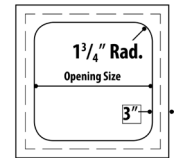

8503.00
18" x 18"
2 PCS/Box