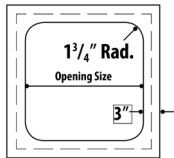

Suspension System Accessories

DRYWALL ACCESSORIES

Clip

VPCLIP.100
Variable Placement Tee Clip for SpanFast
100 PCS/Carton

435.00
Curved Drywall Main Tee Clip
210 PCS/Carton

410
Transfer Load Clip, 15/16" Grid
(Used to suspend decorative ceilings under acoustical ceilings)
500 PCS/Carton

405.00
Drywall Track Clip
100 PCS/Carton

Access Doors -- Glass-Reinforced Gypsum (GRG)

8501
9" x 9"
2 PCS/Box