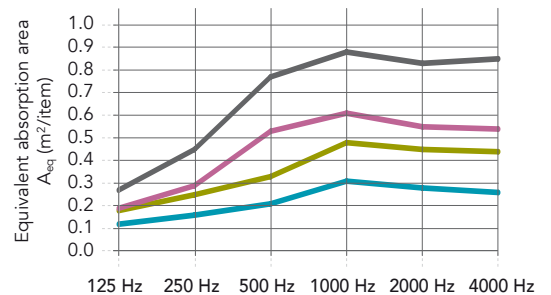

125 Hz	250 Hz	500 Hz	1000 Hz	2000 Hz	4000 Hz
1200x300x50 (4F) - Baffles in rows, C300, H40	0.12	0.16	0.21	0.31	0.28	0.26
1200x300x50 (4F) - Baffles in rows, C600, H40	0.18	0.25	0.33	0.48	0.45	0.44
1200x600x50 (4F) - Baffles in rows, C600, H40	0.19	0.29	0.53	0.61	0.55	0.54
1200x600x50 (4F) - Baffles in rows, C1200, H40	0.27	0.45	0.77	0.88	0.83	0.85

Reaction to fire

A2-s1,d0

Light reflection

White (77%)
Charcoal (4%)
Color-all (Colour dependent)

Cleaning

- Vacuum

Hygiene

Stone wool provides no sustenance to microorganisms

Indoor environment

A selection of Rockfon products have been awarded the Finnish M1 emission classification for building materials and the Danish Indoor Climate Label for low emission products

Safety against failure

Class B

According to EN13964:2014

Corrosion resistance

Class B (EN13964)

Environment

Fully recyclable stone wool
The recycled content of Rockfon products is between 29% and 64% according to ISO 14021.
Rockfon acoustic solutions are Cradle to Cradle Certified® Silver and Bronze (depending on product type).

Carbon footprint

3.92 kg of CO₂ eq.
(cradle to gate based on EPD)