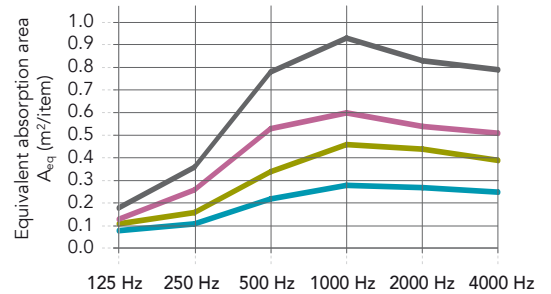

Edge detail 2F = 2 Framed

Edge detail 4F = 4 Framed

Rockfon Universal Baffle, with 2 frames, is only available in white.

Colours (4F)

Performance

Sound absorption

A_{eq} (m²/item)

C - center distance between baffles' rows,
H - suspension height: net distance between baffle and the soffit

	125 Hz	250 Hz	500 Hz	1000 Hz	2000 Hz	4000 Hz
1200x300x50 (4F) - Baffles in rows, C300, H300	0.08	0.11	0.22	0.28	0.27	0.25
1200x300x50 (4F) - Baffles in rows, C600, H300	0.11	0.16	0.34	0.46	0.44	0.39
1200x600x50 (4F) - Baffles in rows, C600, H300	0.13	0.26	0.53	0.60	0.54	0.51
1200x600x50 (4F) - Baffles in rows, C1200, H300	0.18	0.36	0.78	0.93	0.83	0.79