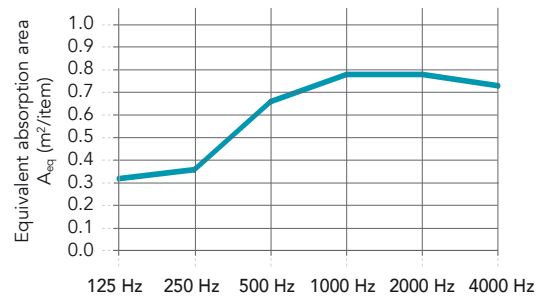

Edge detail	Module size (mm)	Weight (kg/unit)	Recommended installation System
Ac 	1200 x 300 x 50	2.3	Rockfon® System Contour Ac Baffle™
	1200 x 600 x 50	4.6	Rockfon® System Contour Ac Baffle™

Contact us for special sizes, lead times and minimum quantities.

Performance

Sound absorption
 A_{eq} (m²/item)

1200x600x50: single item (1 baffle/m ² ; row distance: 83 cm)	125 Hz	250 Hz	500 Hz	1000 Hz	2000 Hz	4000 Hz
	0.32	0.36	0.66	0.78	0.78	0.73

Reaction to fire
 A1